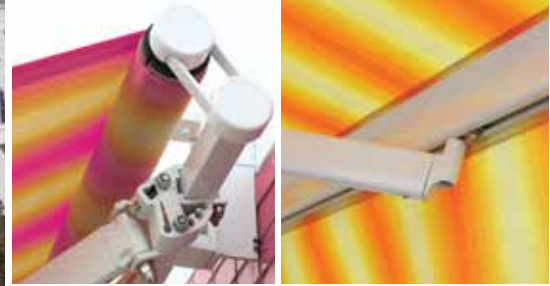

IDEAL COMPONENTS

Ideal Awnings has always had a reputation for quality and our latest range of retractable foldarm awnings stays true to that tradition. Powder coated aluminium frames throughout the range and premium hardware components ensure that each product is the best value and quality offer on the market.

Automation and accessories

We also offer automation for ease of use which means you can deploy or retract your awning at a touch of a button and thanks to rain, light and wind sensors, they can automatically deploy in the morning, retract in the evening or changing weather conditions.